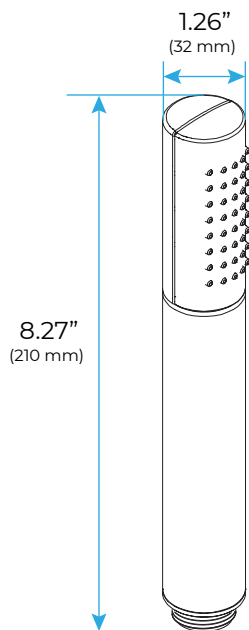

MATTE BLACK RAINFALL SHOWER SET WITH HANDHELD SHOWER SPECIFICATIONS

Shower Head

8 inch
(195 mm)

Available in multiple sizes

Flow Rate: 2.0 GPM / 7.6 LPM

Hand Shower

Mixer Connections

All dimensions and specifications are nominal and may vary. Use actual products for accuracy in critical situations.