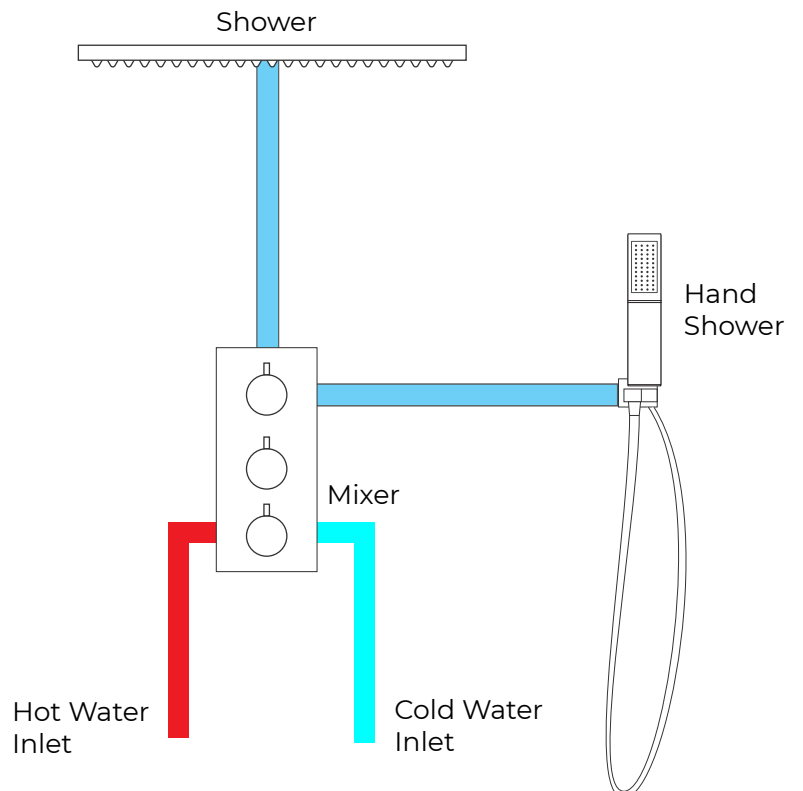

MATTE BLACK RAINFALL SHOWER SET WITH HANDHELD SHOWER SPECIFICATIONS

Shower Head

8 inch
(195 mm)

Available in multiple sizes

Flow Rate: 2.0 GPM / 7.6 LPM

Hand Shower

Mixer Connections

All dimensions and specifications are nominal and may vary. Use actual products for accuracy in critical situations.